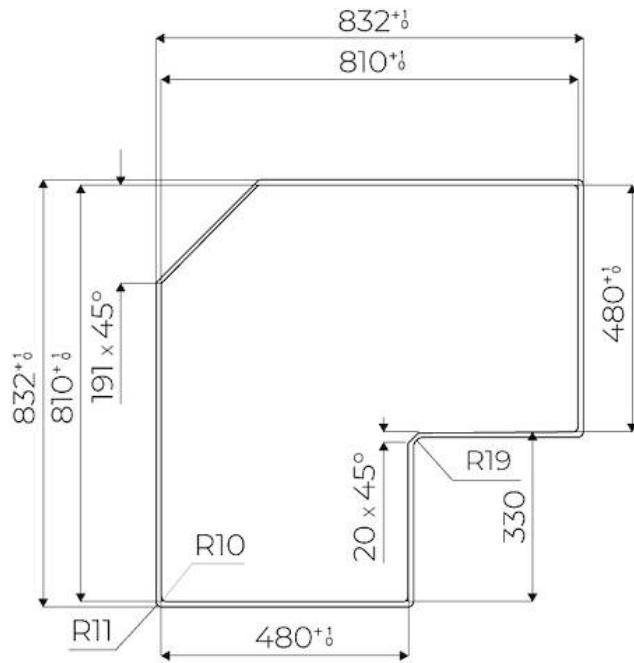

Material Ceramic glass

Thickness 4 mm

Supply 230 - 380 V (50/60 Hz)

Full description Quadra Modular Composition - 3 fields - black

Heating element Three zones

Built-in hole [View technical data sheet](#)

Notes:	Connection box included
Total power	6.700 W
Left	2.300 (3.000)* W
Centre	2.300 (3.000)* W
Right	1.100 (1.400)* W
Power settings	9 power settings per zone + Powerboost
Safety	Safety equipment
Type	Induction Hob
Type of commands	Touch Control
Notes:	* Powerboost

TECHNICAL DATA

FTS - cut out

FT - cut out

GALLERY

RECOMMENDED PAIRINGS

**SUPPORT DE PRISE VERSO GUN
METAL**
A000 A16