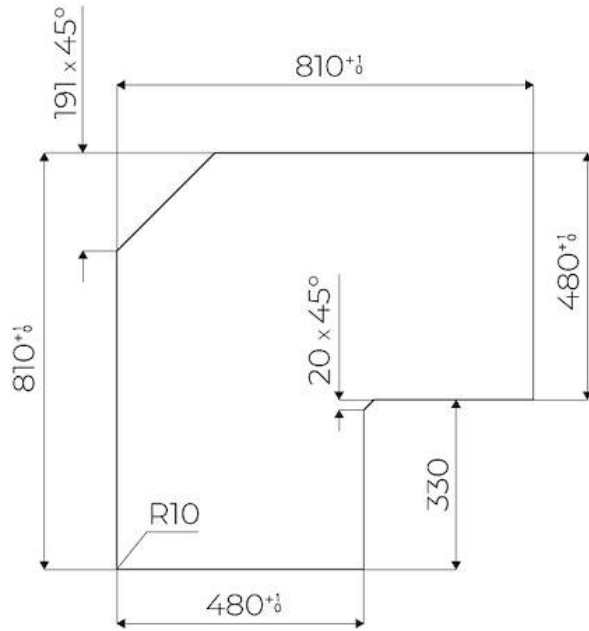

FTS - cut out

FT - cut out

GALLERY